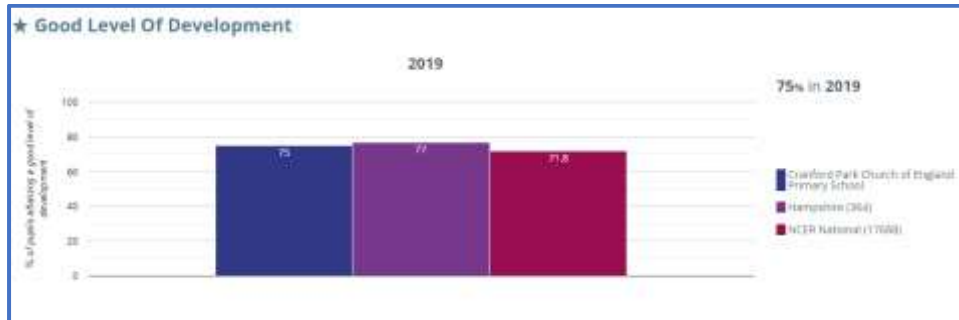

Statutory Assessments – July 2019 (Not current due to Covid19 pandemic)

EYFS

	Cranford Park	Hampshire	National
Percentage of pupils achieving a Good Level of Development	75%	77%	71.8%

	Cranford Park	Hampshire	National
Average Total Points Score	35.7	35.8	34.6